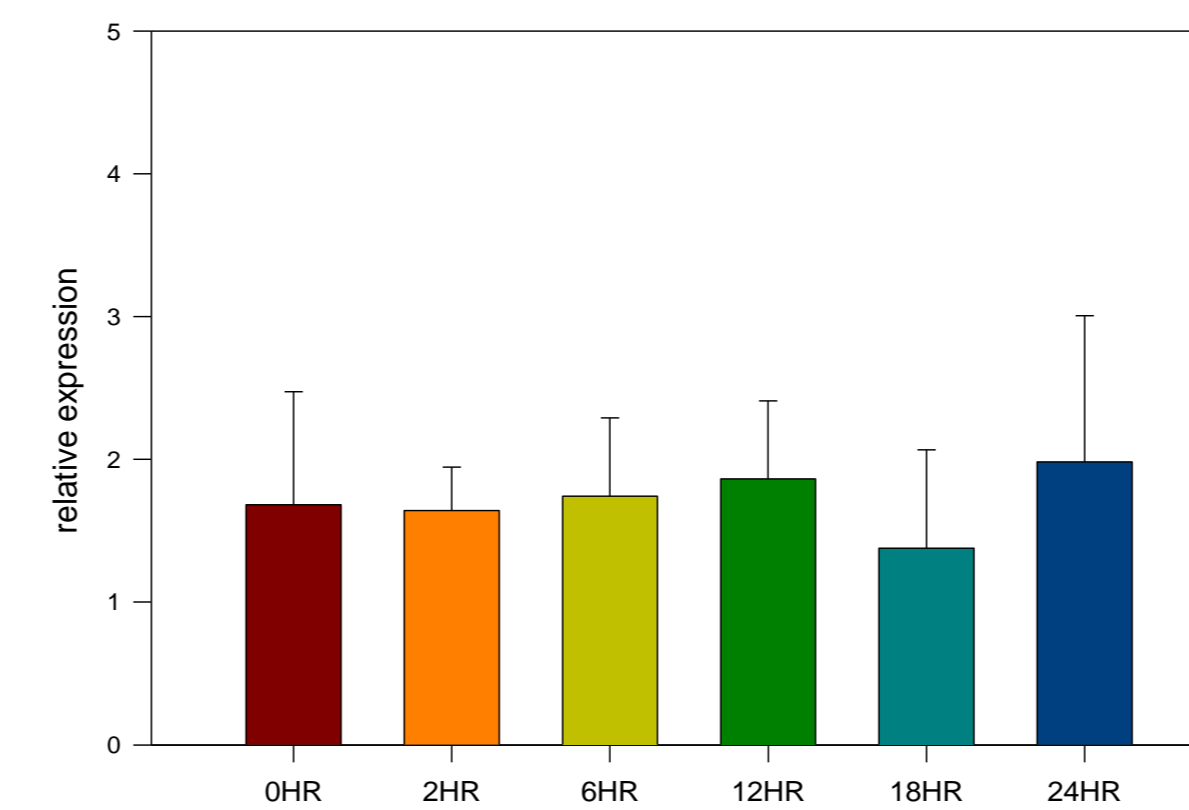

### Figures & Graphs

This PowerPoint 2011 template produces a 40.97” X 23.04” presentation poster. You can use it to create your research poster and save valuable time placing titles, subtitles, text, and graphics.

Images

Images

Plscr3 Relative Expression

Plscr2 Relative Expression