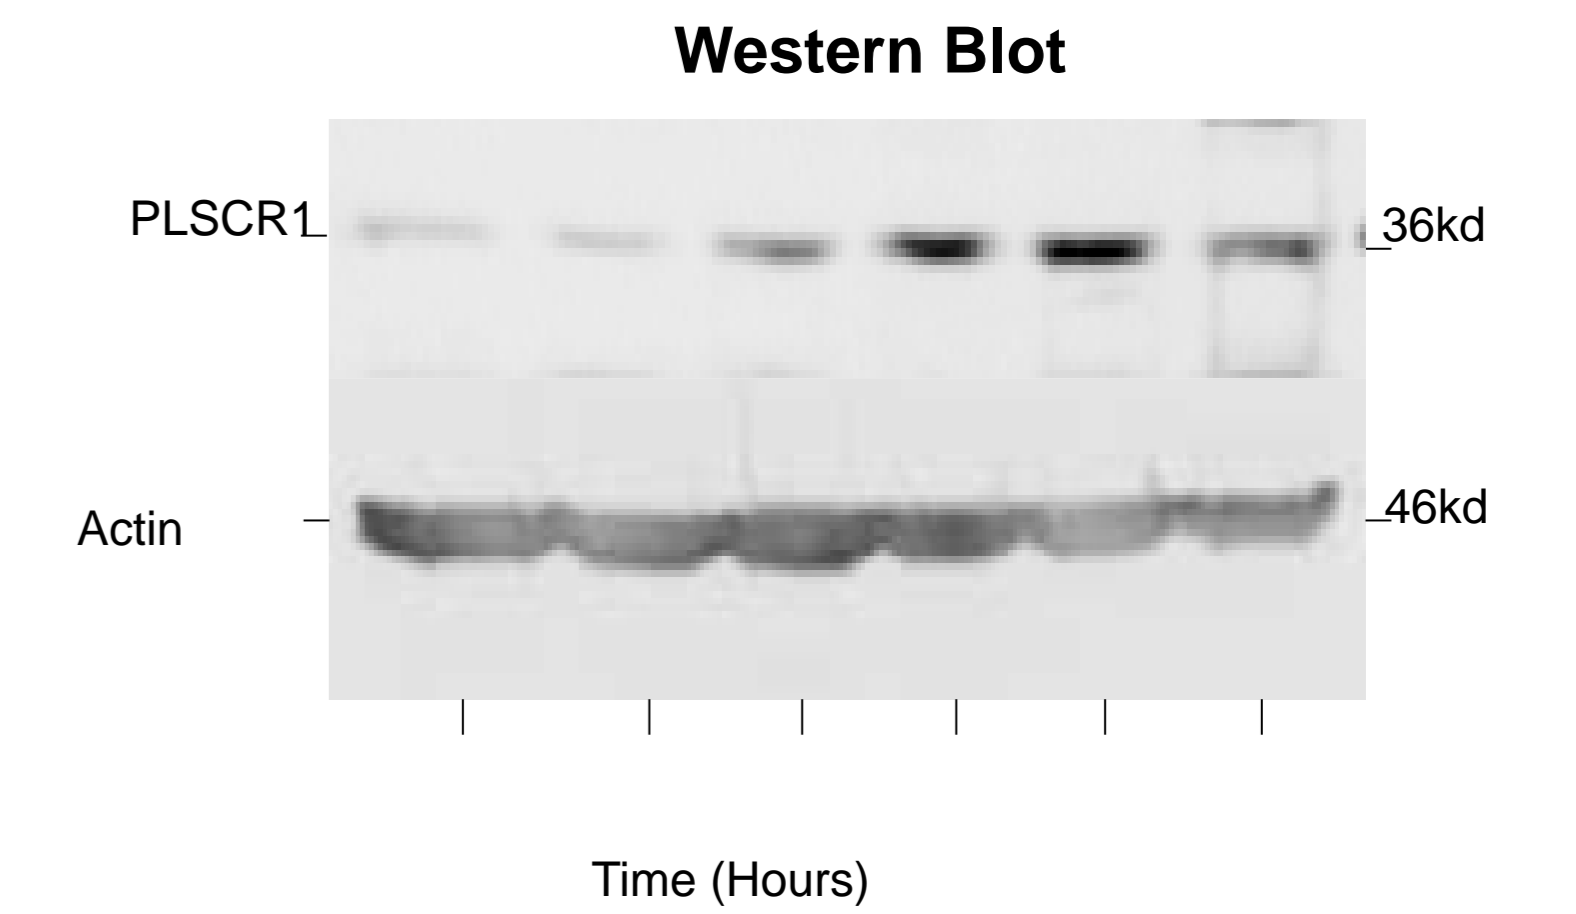

Introduction

- This slide/poster size is 40.97” x 23.04” (16:9 aspect ratio)
- Minimum font: 28pt (this may seem large, but at this poster size it’s not)
- Recommended font Types: Calibri, Arial, Times New Roman
- **This is only a template. All content may be modified**
- **If you are creating your e-poster on a PC, please make sure to save your formulas as an image and embed it into your presentation or they will change on our Macs.**

Objectives & Methods

- Layout should always be in landscape orientation & recommended 1 slide max
- Save all mathematical formulas and equations to images (.jpg, .png) when embedding
- Save PowerPoint as .pdf

Results